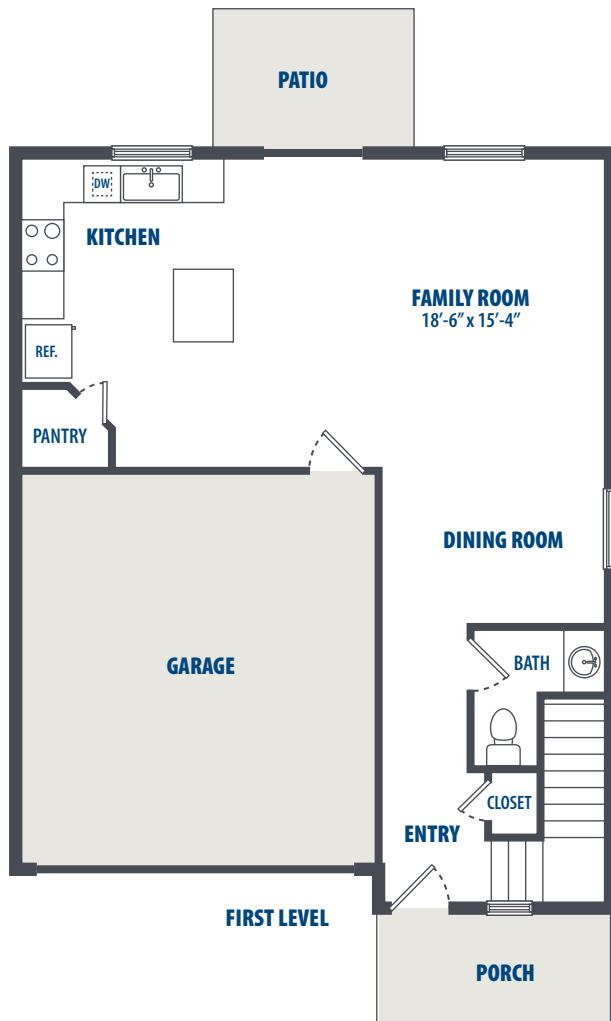

THE INLETS - ELLINOR

3 Bedroom | 2.5 Bath | 1793 Sq. Ft.*

2785 Cascades Pass Blvd. | Bremerton, WA 98312 | Phone: 360-447-5900

**All square footage is approximate.*