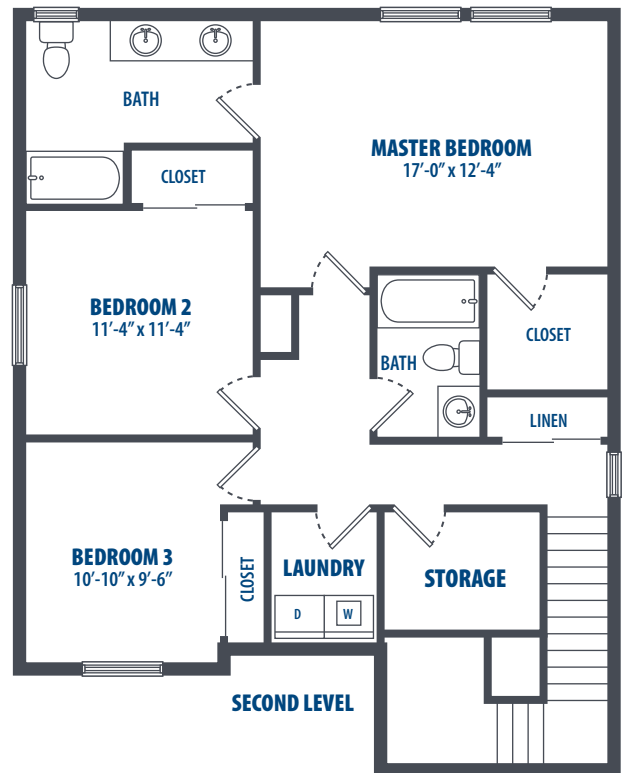

THE INLETS - ELLINOR

3 Bedroom | 2.5 Bath | 1793 Sq. Ft.*

2785 Cascades Pass Blvd. | Bremerton, WA 98312 | Phone: 360-447-5900

**All square footage is approximate.*