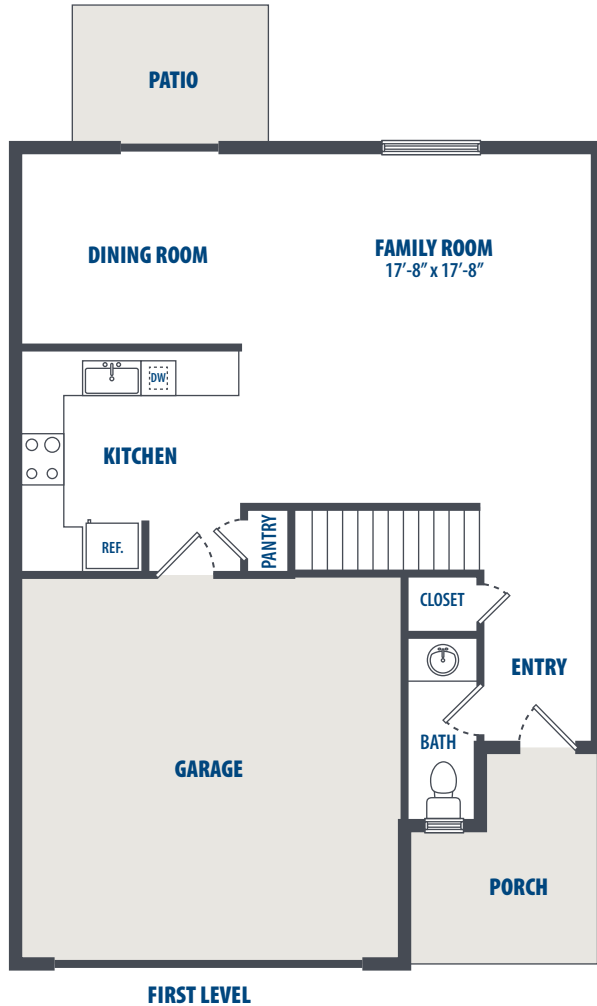

THE INLETS - BROTHERS

3 Bedroom | 2.5 Bath | 1872 Sq. Ft.*

2785 Cascades Pass Blvd. | Bremerton, WA 98312 | Phone: 360-447-5900

**All square footage is approximate.*