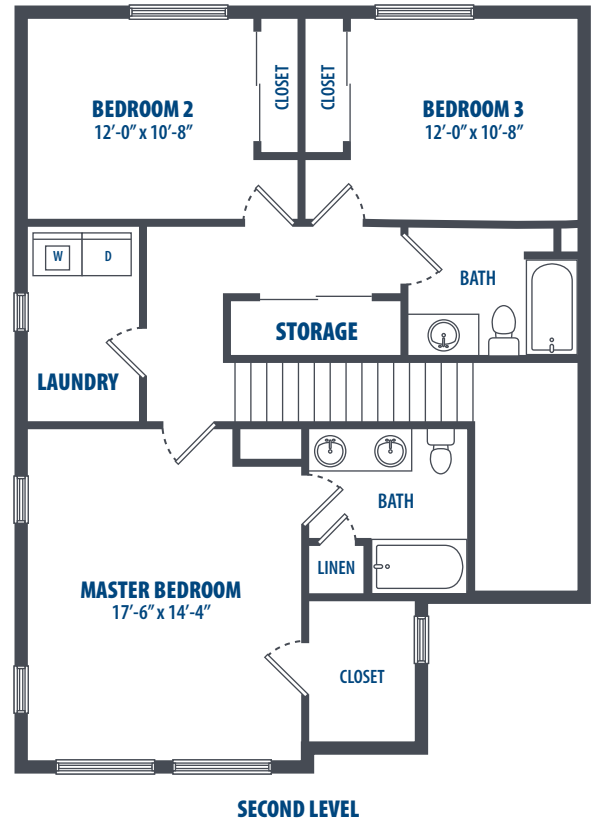

THE INLETS - BROTHERS

3 Bedroom | 2.5 Bath | 1872 Sq. Ft.*

2785 Cascades Pass Blvd. | Bremerton, WA 98312 | Phone: 360-447-5900

**All square footage is approximate.*