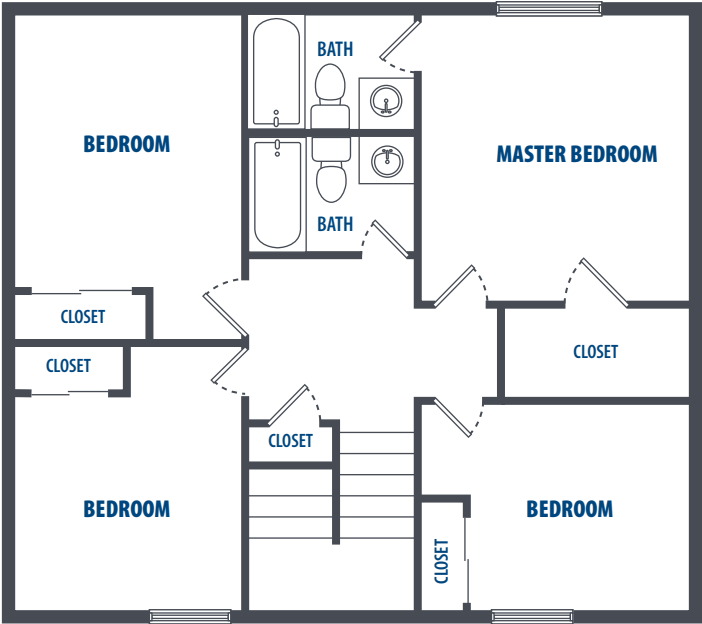

THE INLETS

4 Bedroom | 2.5 Bath | 1383 Sq. Ft.*

2785 Cascades Pass Blvd. | Bremerton, WA 98312 | Phone: 360-394-7304

**All square footage is approximate.*