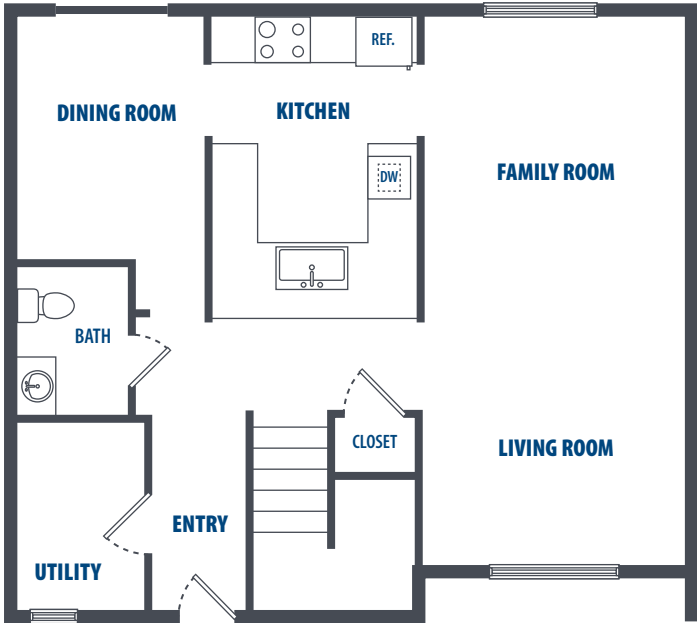

THE INLETS

4 Bedroom | 2.5 Bath | 1383 Sq. Ft.*

2785 Cascades Pass Blvd. | Bremerton, WA 98312 | Phone: 360-394-7304

**All square footage is approximate.*