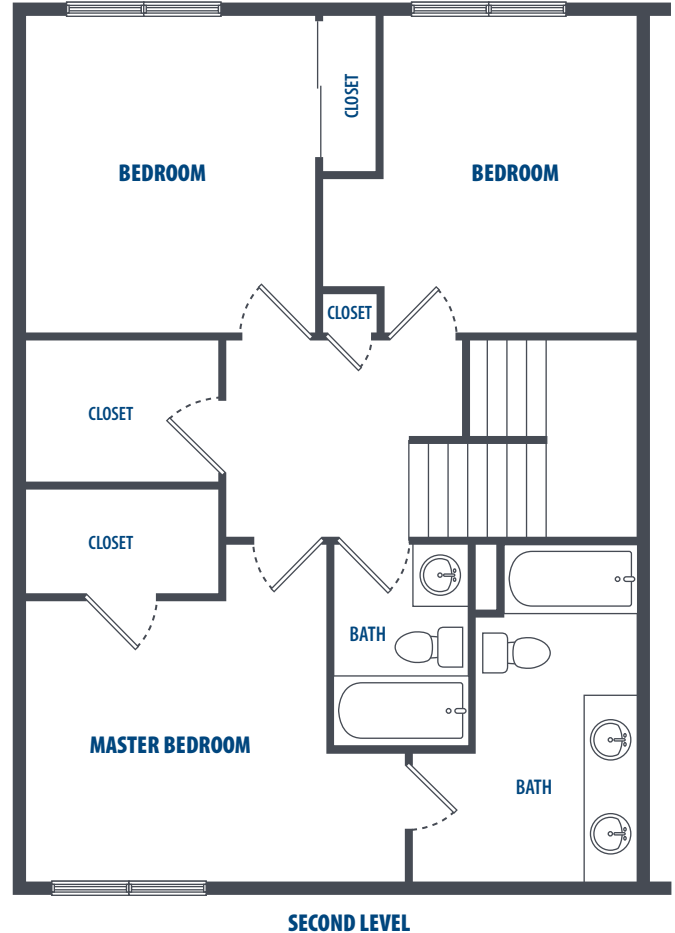

THE INLETS

3 Bedroom | 2.5 Bath | 1127 Sq. Ft.*

2785 Cascades Pass Blvd. | Bremerton, WA 98312 | Phone: 360-394-7304

**All square footage is approximate.*