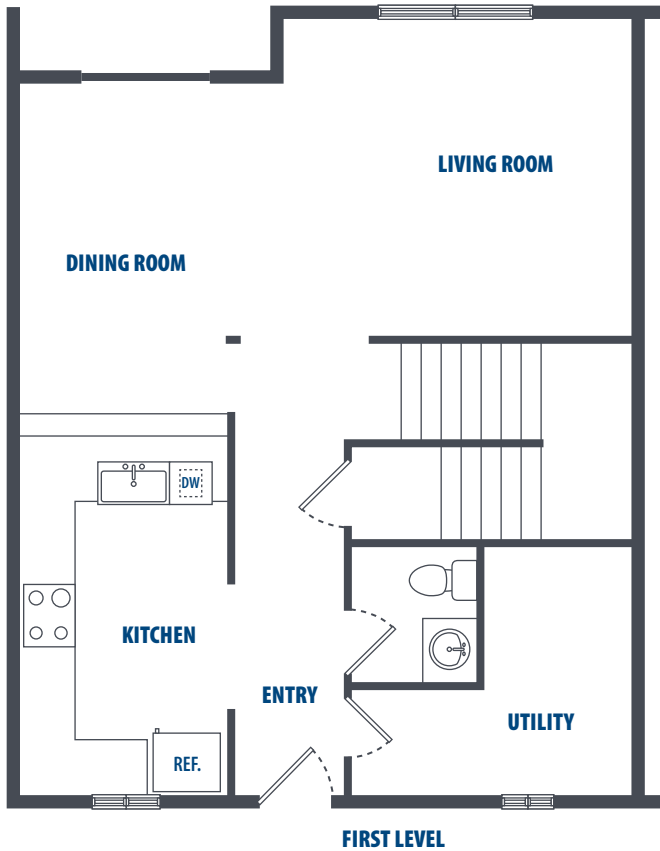

THE INLETS

3 Bedroom | 2.5 Bath | 1127 Sq. Ft.*

2785 Cascades Pass Blvd. | Bremerton, WA 98312 | Phone: 360-394-7304

**All square footage is approximate.*