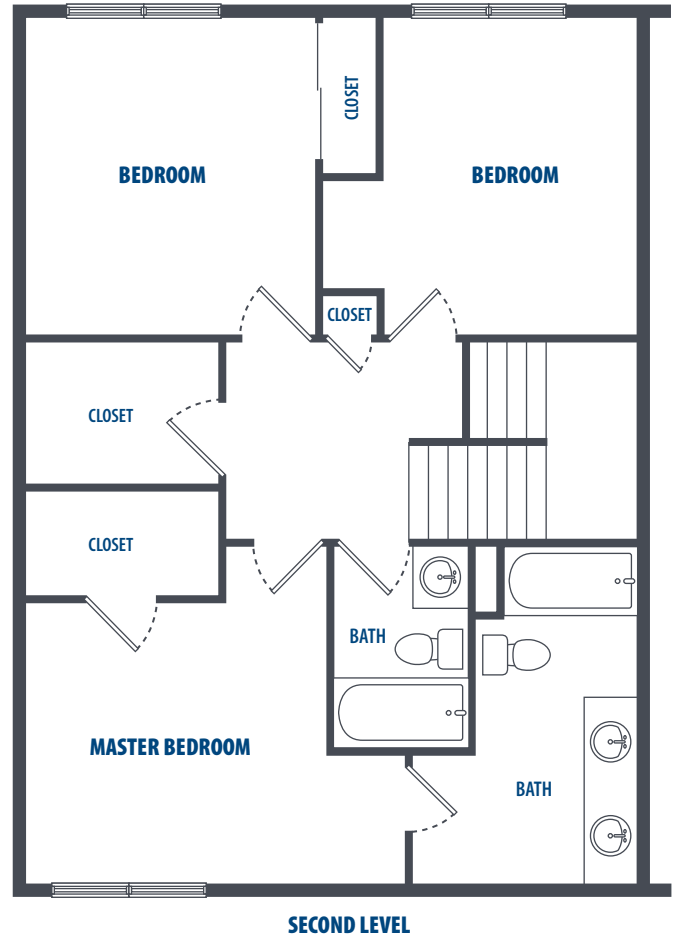

THE INLETS

3 Bedroom | 2.5 Bath | 1127 Sq. Ft.*

2785 Cascades Pass Blvd. | Bremerton, WA 98312 | Phone: 360-447-5900

**All square footage is approximate.*