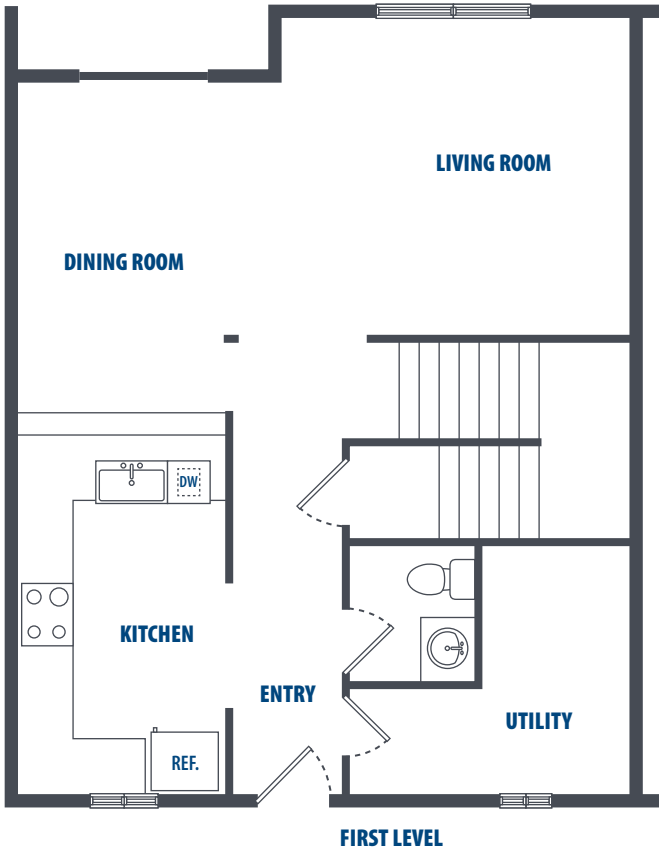

THE INLETS

3 Bedroom | 2.5 Bath | 1127 Sq. Ft.*

2785 Cascades Pass Blvd. | Bremerton, WA 98312 | Phone: 360-447-5900

**All square footage is approximate.*