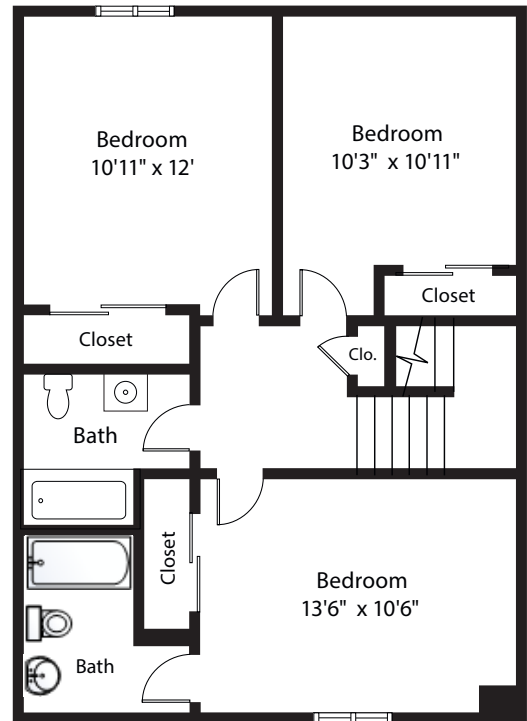

# The Landings

71 Olding Road • Bremerton, WA 98312 • 360-394-7304

Floor Plan Type: 3 Bedroom / 2-1/2 Bath Duplex • Square Footage: 1076 sq. ft.

FIRST FLOOR

SECOND FLOOR

Neighborhood: The Foothills

Address: \_\_\_\_\_