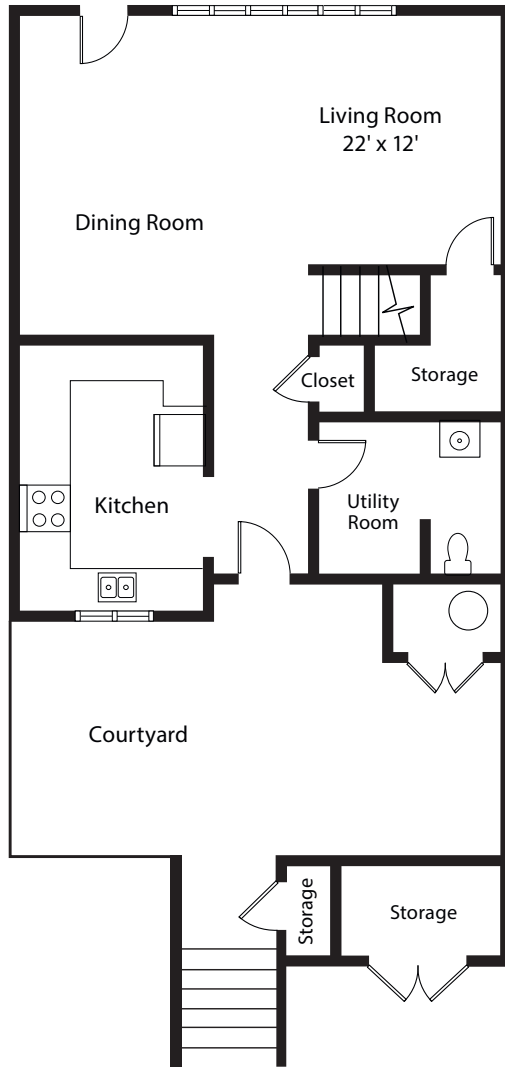

# The Landings

71 Olding Road • Bremerton, WA 98312 • 360-394-7304

Floor Plan Type: 3 Bedroom / 2-1/2 Bath Duplex • Square Footage: 1076 sq. ft.

FIRST FLOOR

SECOND FLOOR

Neighborhood: The Foothills

Address: \_\_\_\_\_