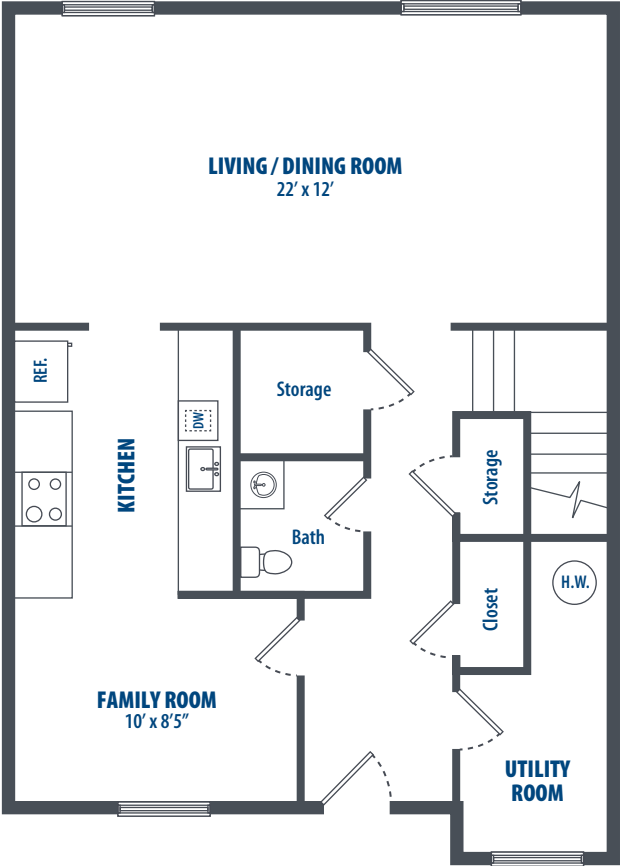

THE WOODLANDS

4 Bedroom | 2.5 Bath | 1215 Sq. Ft.*

2785 Cascades Pass Blvd. | Bremerton, WA 98312 | Phone: 360-394-7304

**All square footage is approximate.*