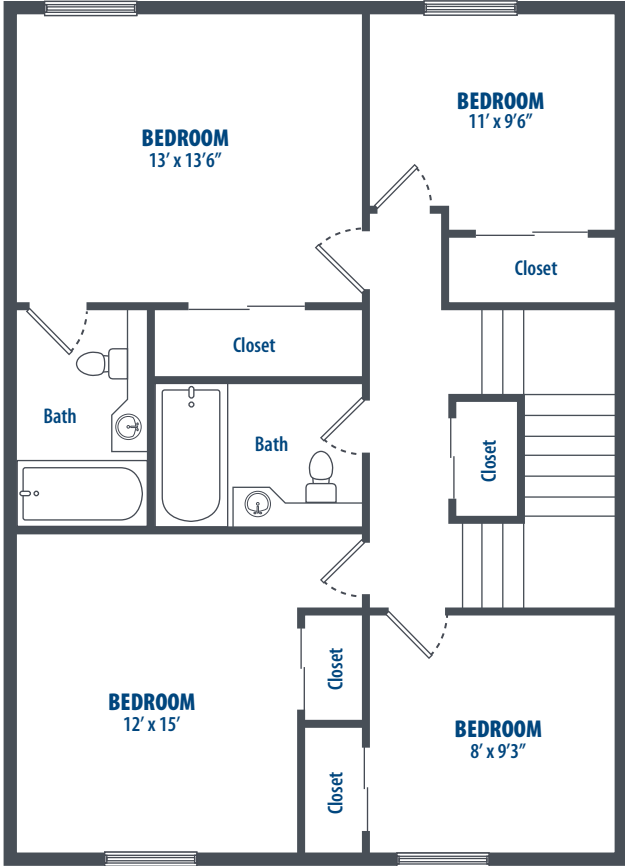

THE WOODLANDS

4 Bedroom | 2.5 Bath | 1215 Sq. Ft.*

2785 Cascades Pass Blvd. | Bremerton, WA 98312 | Phone: 360-394-7304

**All square footage is approximate.*