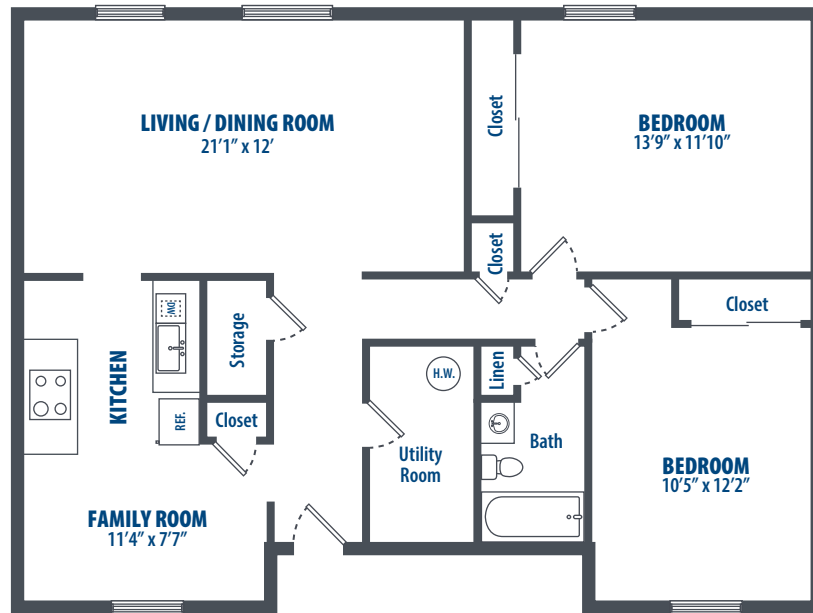

THE WOODLANDS

2 Bedroom | 1 Bath | 980 Sq. Ft.*

2785 Cascades Pass Blvd. | Bremerton, WA 98312 | Phone: 360-447-5900

**All square footage is approximate.*