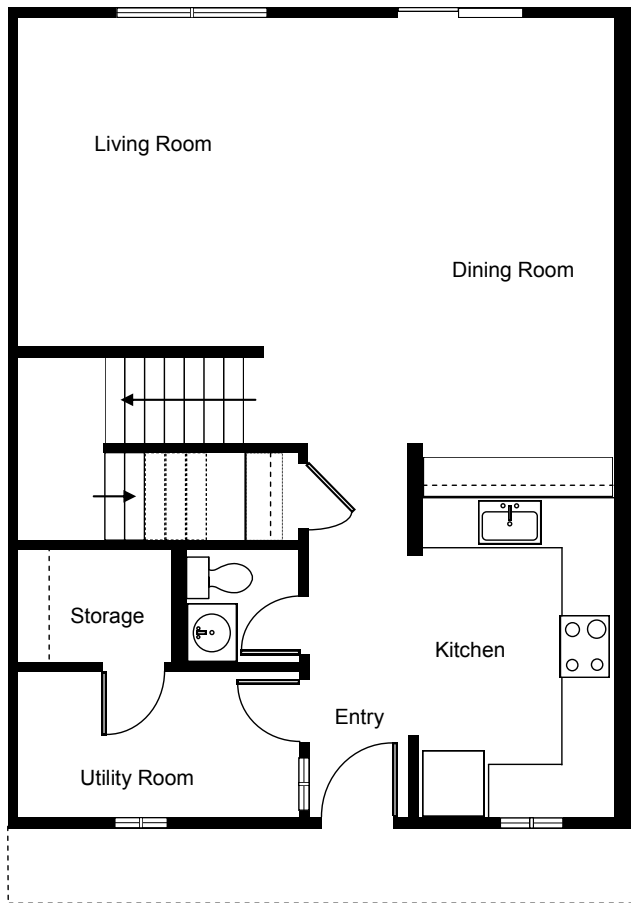

The Landings

71 Olding Road • Bremerton, WA 98312 • 360-394-7304

Floor Plan Type: 4 Bedroom / 2-1/2 Bath Duplex • Square Footage: 1380 sq. ft.

Neighborhood: The Inlets

Address: _____

Monthly Rent:	\$ _____	Security Deposit:	\$ _____
Pet Fee:	\$ _____	Application Fee:	\$ _____
Total Monthly Rent:	\$ _____	Pet Deposit:	\$ _____