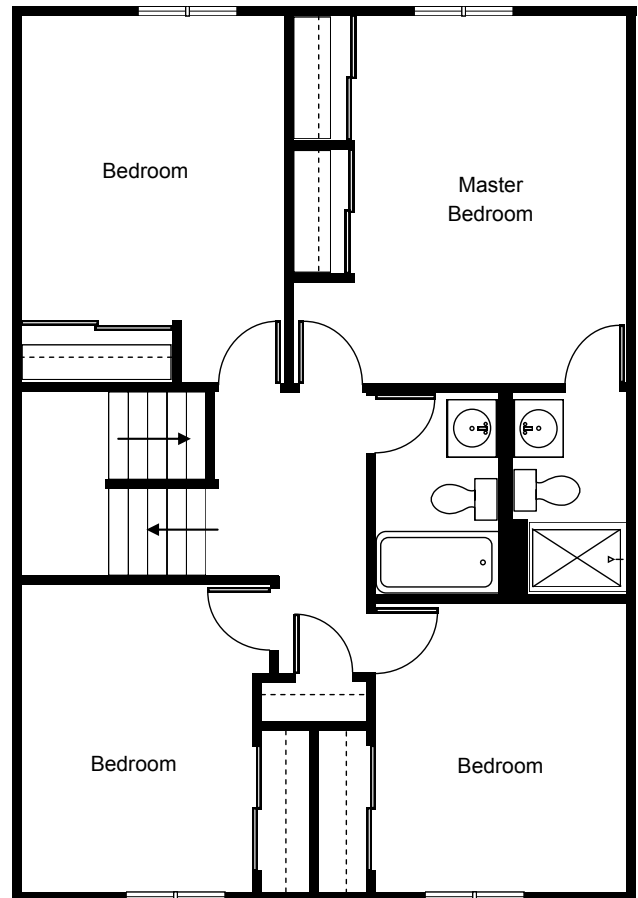

The Landings

71 Olding Road • Bremerton, WA 98312 • 360-394-7304

Floor Plan Type: 4 Bedroom / 2-1/2 Bath Duplex • Square Footage: 1380 sq. ft.

Neighborhood: The Inlets

Address: _____

Monthly Rent:	\$ _____	Security Deposit:	\$ _____
Pet Fee:	\$ _____	Application Fee:	\$ _____
Total Monthly Rent:	\$ _____	Pet Deposit:	\$ _____